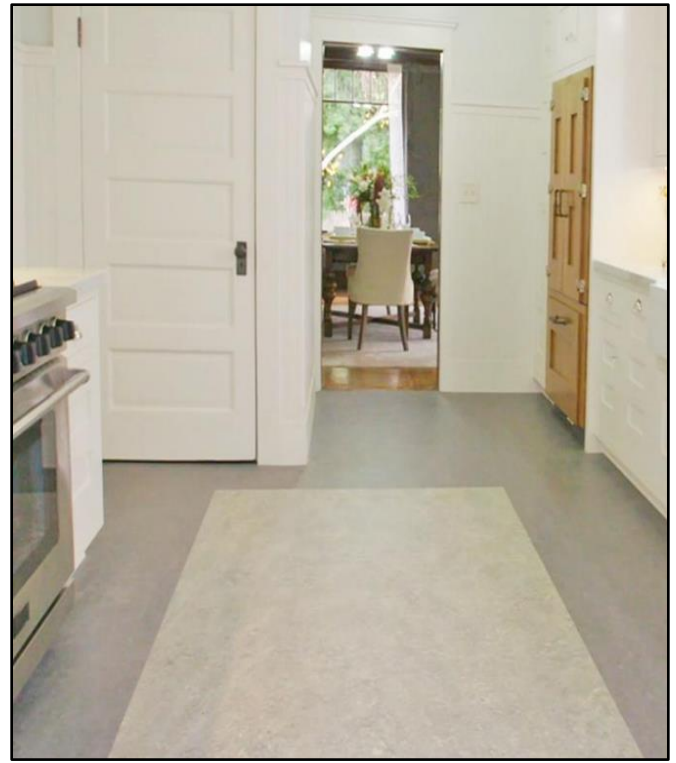

1906 TRANSITIONAL VICTORIAN

KITCHEN PAINT

	Color	Finish	Brand	Number
Walls and Ceiling	Opulent Opal	Satin	Sherwin Williams	SW-1186

KITCHEN SURFACES

	Product	Vendor
Countertops	Carrera Bianco Marble	Quality-Marble
Backsplash	Bright White Glossy	Bodega