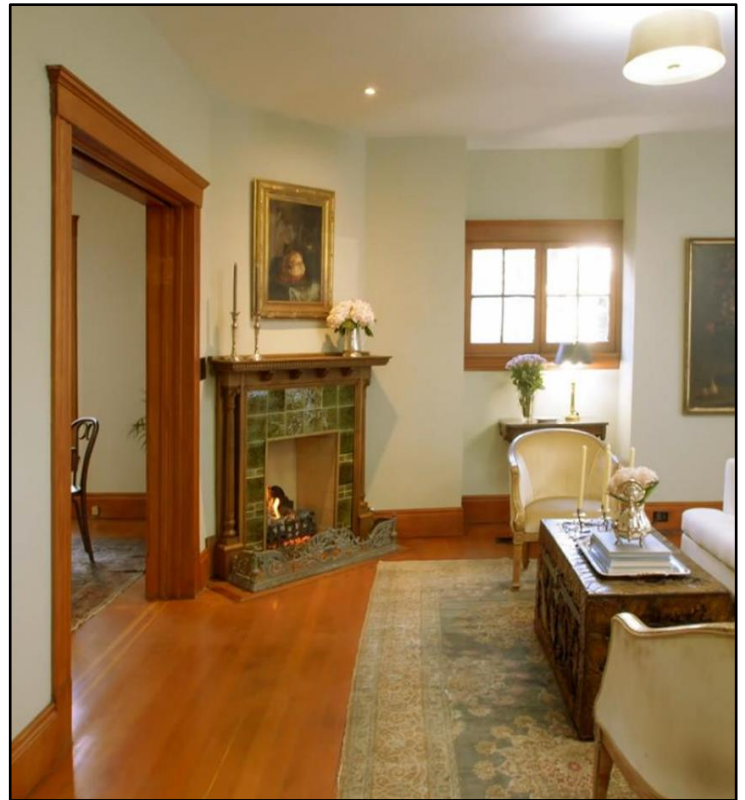

FAMILY ROOM PAINT

	Color	Finish	Brand	Number
Ceiling	Alabaster	Satin	Sherwin Williams	SW-7008
Family Room Walls	Shoji White	Flat	Sherwin Williams	SW-7042

LIVING ROOM PAINT

	Color	Finish	Brand	Number
Ceiling	Alabaster	Satin	Sherwin Williams	SW-7008
Walls	Pale Artichoke	Flat	Sherwin Williams	SW-1163

LIVING ROOM LIGHTING

	Brand	Model
Pendant	Kichler	43744NBR