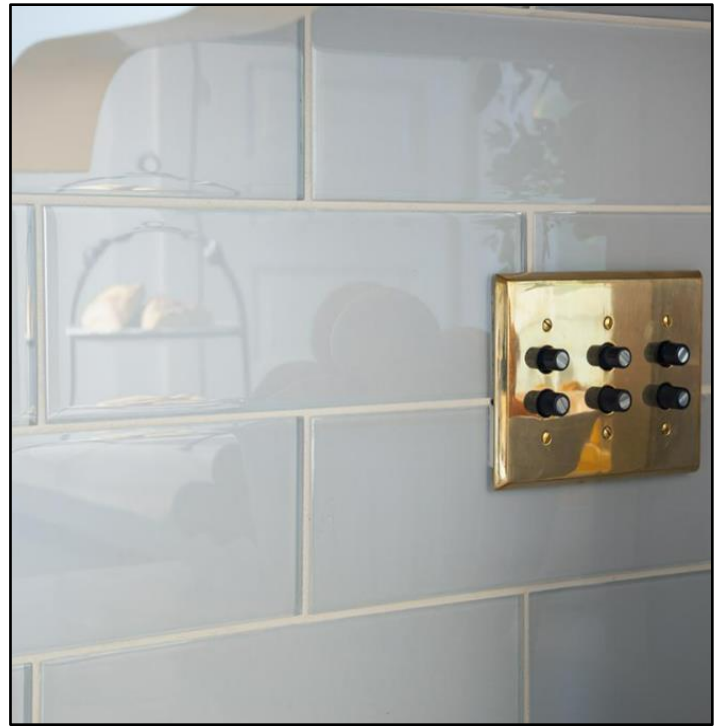

KITCHEN HARDWARE

	Finish	Vendor
Cabinet Knobs	Glass	Emtek
Appliance Pulls	Brass	Emtek
Cabinet Pulls	Brass	Emtek
Surface Bolt	Brass	Emtek
Kitchen Cabinets	Off-White Panel	Bonnema

KITCHEN FIXTURES

	Finish	Brand	Model
Kitchen Sink	White	Kohler	K-6427-0
Kitchen Faucet	Gold/Polished	Speakman	SB-3241-BRB